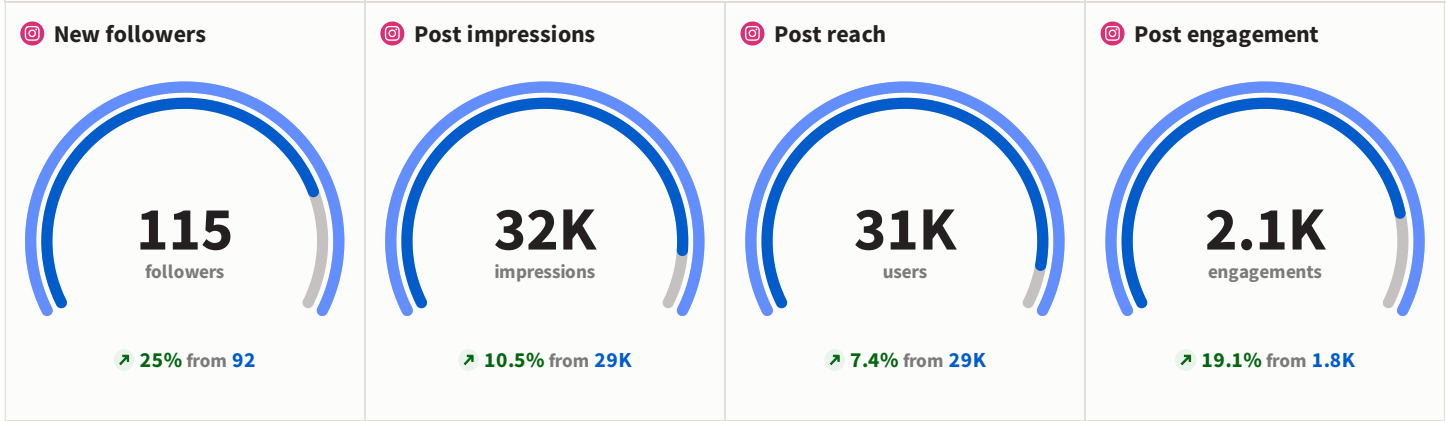

Top posts > Engagement rate

The new colourful Hopewell Street is officially open! 🌈
Local artist Tash Frootko and her team, have spent the last month transforming Hopewell Street with bright vivid

19.02% engagement rate

Gloucester will be blooming with colour this summer! For the last 5 years, Gloucester BID has arranged for city streets to be adorned with beautiful blooms and this year has been

8.52% engagement rate

How incredible is the difference when you see the before and after pictures together! This is the corner of Hopewell Street and Barton Street, recently transformed by Tash Frootko

8.16% engagement rate

Top posts > Engagement rate

13.83% engagement rate

The new colourful Hopewell Street is officially open! 🌈 Local artist @tashfrootko and her team, have spent the last month transforming Hopewell Street with bright vivid