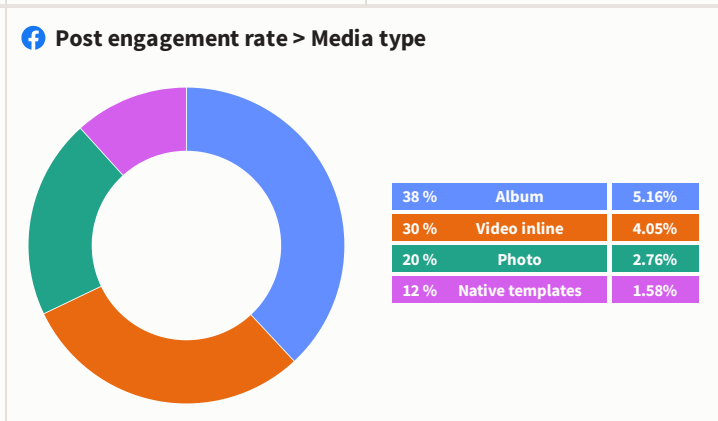

Monthly Report

Comparison between [Jun 01 - Jun 30, 2023](#) and [May 01 - May 31, 2023](#)

| | | | |
|--|--|--|--|
| Average post engagem... TikTok ... ↘ 43.7% 8.21% | Post comments & replies Facebook ... ↗ 40.2% 617 | Post reach Faceboo... ↗ 50.2% 554K | Post impressions Faceboo... ↗ 52.4% 579K |
| Instagr... ↗ 24.5% 6.95% | Instagram B... ↗ 28.6% 45 | Instagram B... ↗ 7.4% 31K | Instagram ... ↗ 10.5% 32K |
| Facebook P... ↗ 32% 3.7% | Twitter ↗ 100% 4 | TikTok Busi... ↘ 96% 1.2K | Twitter ↗ 118% 9.7K |
| Twitter ↘ 17.6% 2.99% | TikTok Business ↘ 98.8% 3 | | TikTok B... ↘ 96.3% 1.4K |

Top posts > Engagement rate

The new colourful Hopewell Street is officially open! 🌈
Local artist Tash Frootko and her team, have spent the last month transforming Hopewell Street with bright vivid

19.02% engagement rate

Gloucester will be blooming with colour this summer! For the last 5 years, Gloucester BID has arranged for city streets to be adorned with beautiful blooms and this year has been

8.52% engagement rate

How incredible is the difference when you see the before and after pictures together! This is the corner of Hopewell Street and Barton Street, recently transformed by Tash Frootko