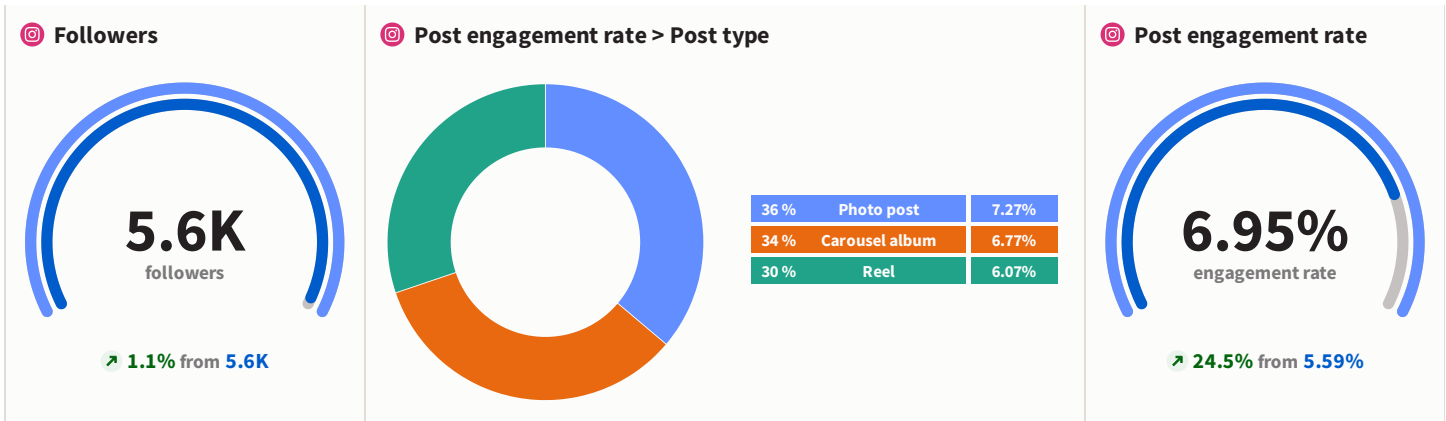

Top posts > Engagement rate

The new colourful Hopewell Street is officially open! 🌈
Local artist Tash Frootko and her team, have spent the last month transforming Hopewell Street with bright vivid

19.02% engagement rate

Gloucester will be blooming with colour this summer! For the last 5 years, Gloucester BID has arranged for city streets to be adorned with beautiful blooms and this year has been

8.52% engagement rate

How incredible is the difference when you see the before and after pictures together! This is the corner of Hopewell Street and Barton Street, recently transformed by Tash Frootko

8.16% engagement rate

Top posts > Engagement rate

13.83% engagement rate

The new colourful Hopewell Street is officially open! 🌈 Local artist @tashfrootko and her team, have spent the last month transforming Hopewell Street with bright vivid