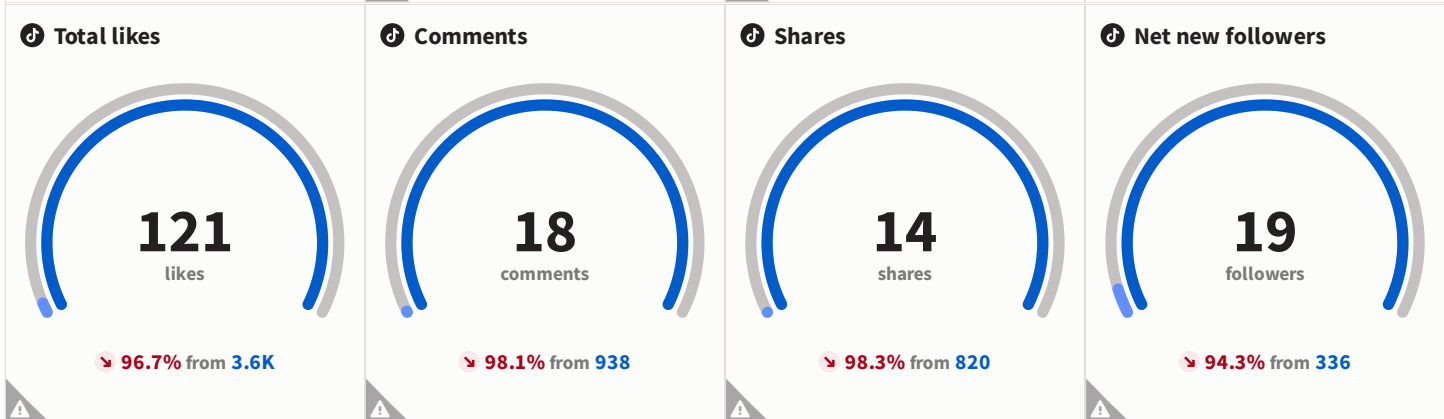

Gloucester will be blooming with colour this summer! For the last 5 years, Gloucester BID has arranged for city streets to be adorned with beautiful blooms and this year has been

8.52% engagement rate

How incredible is the difference when you see the before and after pictures together! This is the corner of Hopewell Street and Barton Street, recently transformed by Tash Frootko

8.16% engagement rate

Top posts > Engagement rate

13.83% engagement rate

The new colourful Hopewell Street is officially open! 🌈 Local artist @tashfrootko and her team, have spent the last month transforming Hopewell Street with bright vivid

11.33% engagement rate

How incredible is the difference when you see the before and after pictures together! This is the corner of Hopewell Street and Barton Street, recently transformed by @tashfrootko

10.63% engagement rate

Happy Saturday Gloucester! Today we wanted to share with you this gorgeous photo of College Court taken by @emmabrookesphotography! Thank you for tagging us!

Report sources

 visitgloucester