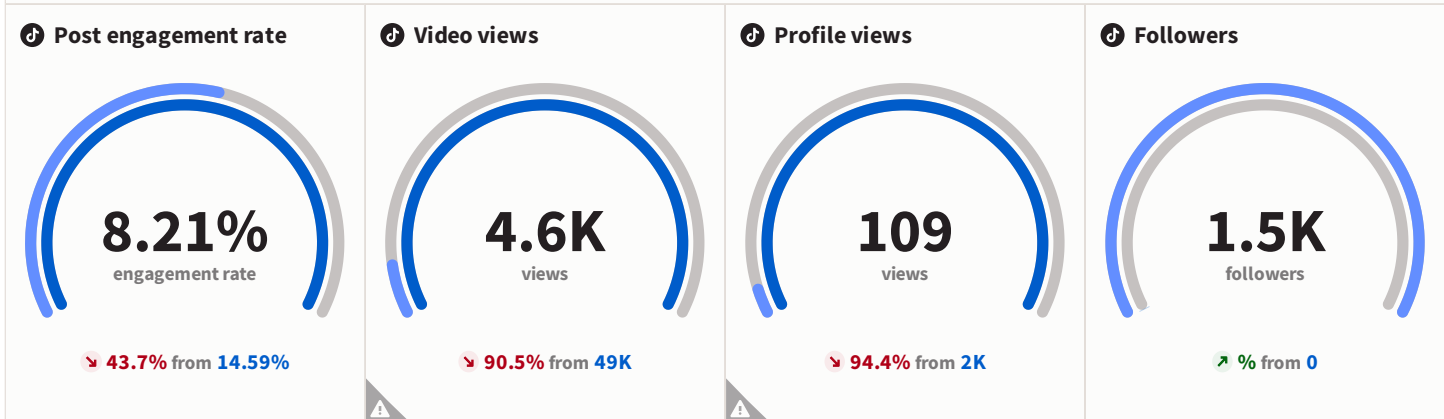

Top posts > Engagement rate

The new colourful Hopewell Street is officially open! 🌈
Local artist Tash Frootko and her team, have spent the last month transforming Hopewell Street with bright vivid

19.02% engagement rate

8.16% engagement rate

Top posts > Engagement rate

13.83% engagement rate

The new colourful Hopewell Street is officially open! 🌈 Local artist @tashfrootko and her team, have spent the last month transforming Hopewell Street with bright vivid

11.33% engagement rate

How incredible is the difference when you see the before and after pictures together! This is the corner of Hopewell Street and Barton Street, recently transformed by @tashfrootko

10.63% engagement rate

Happy Saturday Gloucester! Today we wanted to share with you this gorgeous photo of College Court taken by @emmabrookesphotography! Thank you for tagging us!

Report sources

 visitgloucester