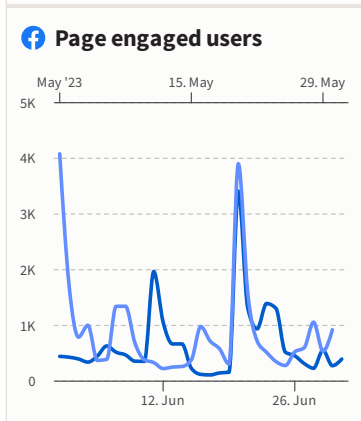

Monthly Report

Comparison between [Jun 01 - Jun 30, 2023](#) and [May 01 - May 31, 2023](#)

| | | | |
|--|--|--|--|
| Average post engagem... TikTok ... ↘ 43.7% 8.21% | Post comments & replies Facebook ... ↗ 40.2% 617 | Post reach Faceboo... ↗ 50.2% 554K | Post impressions Faceboo... ↗ 52.4% 579K |
| Instagr... ↗ 24.5% 6.95% | Instagram B... ↗ 28.6% 45 | Instagram B... ↗ 7.4% 31K | Instagram ... ↗ 10.5% 32K |
| Facebook P... ↗ 32% 3.7% | Twitter ↗ 100% 4 | TikTok Busi... ↘ 96% 1.2K | Twitter ↗ 118% 9.7K |
| Twitter ↘ 17.6% 2.99% | TikTok Business ↘ 98.8% 3 | | TikTok B... ↘ 96.3% 1.4K |

| | | | |
|---|--|---|--|
| Post link clicks Facebook... ↗ 78.5% 1.6K | Page & profile reach Faceboo... ↗ 35.6% 562K | Fans & Followers Facebook P... ↗ 0.5% 25K | Post shares Facebook P... ↗ 155% 903 |
| | | Twitter ↗ % 12K | Twitter ↗ 122% 20 |
| Twitter ↗ % 46 | Instagram ... ↘ 60.9% 24K | Instagram ... ↗ 1.1% 5.6K | TikTok Business ↘ 98.8% 9 |
| | | TikTok Business ↗ % 1.5K | |

Top posts > Engagement rate

The new colourful Hopewell Street is officially open! 🌈
Local artist Tash Frootko and her team, have spent the last month transforming Hopewell Street with bright vivid

19.02% engagement rate