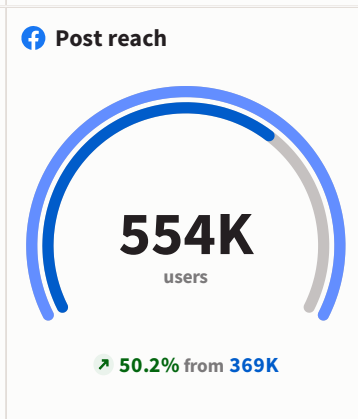

Monthly Report

Comparison between [Jun 01 - Jun 30, 2023](#) and [May 01 - May 31, 2023](#)

| | | | |
|--|--|--|--|
| Average post engagem... TikTok ... ↘ 43.7% 8.21% | Post comments & replies Facebook ... ↗ 40.2% 617 | Post reach Faceboo... ↗ 50.2% 554K | Post impressions Faceboo... ↗ 52.4% 579K |
| Instagr... ↗ 24.5% 6.95% | Instagram B... ↗ 28.6% 45 | Instagram B... ↗ 7.4% 31K | Instagram ... ↗ 10.5% 32K |
| Facebook P... ↗ 32% 3.7% | Twitter ↗ 100% 4 | TikTok Busi... ↘ 96% 1.2K | Twitter ↗ 118% 9.7K |
| Twitter ↘ 17.6% 2.99% | TikTok Business ↘ 98.8% 3 | | TikTok B... ↘ 96.3% 1.4K |

| | | | |
|---|--|---|--|
| Post link clicks Facebook... ↗ 78.5% 1.6K | Page & profile reach Faceboo... ↗ 35.6% 562K | Fans & Followers Facebook P... ↗ 0.5% 25K | Post shares Facebook P... ↗ 155% 903 |
| | | Twitter ↗ % 12K | Twitter ↗ 122% 20 |
| Twitter ↗ % 46 | Instagram ... ↘ 60.9% 24K | Instagram ... ↗ 1.1% 5.6K | TikTok Business ↘ 98.8% 9 |
| | | TikTok Business ↗ % 1.5K | |

Top posts > Engagement rate

The new colourful Hopewell Street is officially open! 🌈
Local artist Tash Frootko and her team, have spent the last month transforming Hopewell Street with bright vivid

19.02% engagement rate