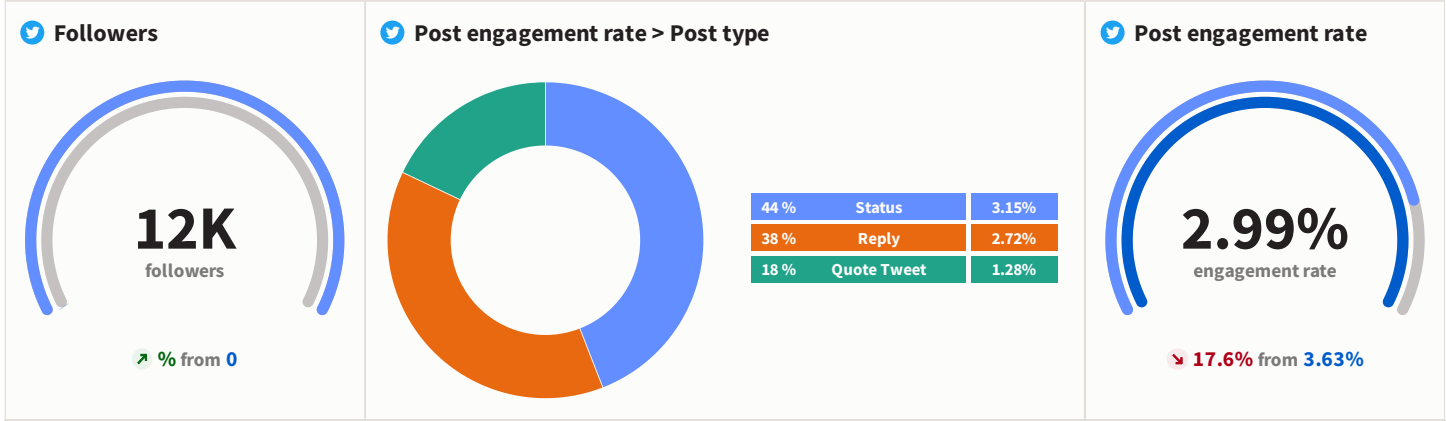

Top posts > Engagement rate

13.83% engagement rate

The new colourful Hopewell Street is officially open! 🌈 Local artist @tashfrootko and her team, have spent the last month transforming Hopewell Street with bright vivid

11.33% engagement rate

How incredible is the difference when you see the before and after pictures together! This is the corner of Hopewell Street and Barton Street, recently transformed by @tashfrootko

10.63% engagement rate

Happy Saturday Gloucester! Today we wanted to share with you this gorgeous photo of College Court taken by @emmabrookesphotography! Thank you for tagging us!