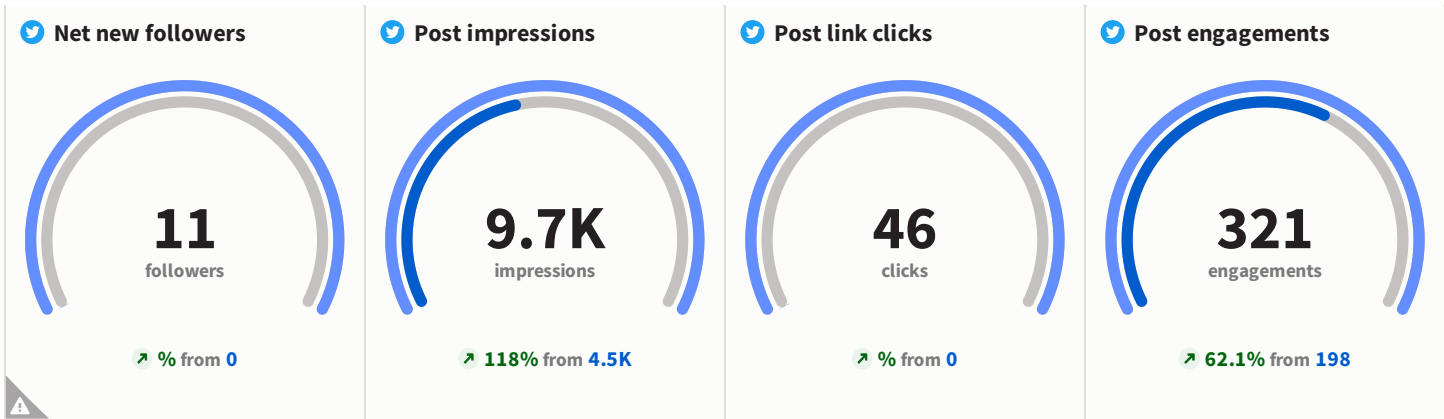

Top posts > Engagement rate

The new colourful Hopewell Street is officially open! 🌈
Local artist Tash Frootko and her team, have spent the last month transforming Hopewell Street with bright vivid

19.02% engagement rate

8.16% engagement rate

Top posts > Engagement rate

13.83% engagement rate

The new colourful Hopewell Street is officially open! 🌈 Local artist @tashfrootko and her team, have spent the last month transforming Hopewell Street with bright vivid

11.33% engagement rate

How incredible is the difference when you see the before and after pictures together! This is the corner of Hopewell Street and Barton Street, recently transformed by @tashfrootko

10.63% engagement rate

Happy Saturday Gloucester! Today we wanted to share with you this gorgeous photo of College Court taken by @emmabrookesphotography! Thank you for tagging us!

Report sources

 visitgloucester