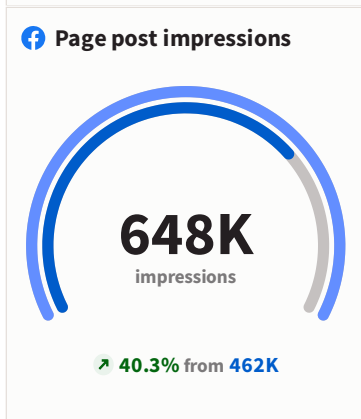

Monthly Report

Comparison between [Jun 01 - Jun 30, 2023](#) and [May 01 - May 31, 2023](#)

| | | | |
|--|--|--|--|
| Average post engagem... TikTok ... ↘ 43.7% 8.21% | Post comments & replies Facebook ... ↗ 40.2% 617 | Post reach Faceboo... ↗ 50.2% 554K | Post impressions Faceboo... ↗ 52.4% 579K |
| Instagr... ↗ 24.5% 6.95% | Instagram B... ↗ 28.6% 45 | Instagram B... ↗ 7.4% 31K | Instagram ... ↗ 10.5% 32K |
| Facebook P... ↗ 32% 3.7% | Twitter ↗ 100% 4 | TikTok Busi... ↘ 96% 1.2K | Twitter ↗ 118% 9.7K |
| Twitter ↘ 17.6% 2.99% | TikTok Business ↘ 98.8% 3 | | TikTok B... ↘ 96.3% 1.4K |

| | | | |
|---|--|---|--|
| Post link clicks Facebook... ↗ 78.5% 1.6K | Page & profile reach Faceboo... ↗ 35.6% 562K | Fans & Followers Facebook P... ↗ 0.5% 25K | Post shares Facebook P... ↗ 155% 903 |
| | | Twitter ↗ % 12K | Twitter ↗ 122% 20 |
| Twitter ↗ % 46 | Instagram ... ↘ 60.9% 24K | Instagram ... ↗ 1.1% 5.6K | TikTok Business ↘ 98.8% 9 |
| | | TikTok Business ↗ % 1.5K | |

Top posts > Engagement rate

The new colourful Hopewell Street is officially open! 🌈
Local artist Tash Frootko and her team, have spent the last month transforming Hopewell Street with bright vivid

19.02% engagement rate

Gloucester will be blooming with colour this summer! For the last 5 years, Gloucester BID has arranged for city streets to be adorned with beautiful blooms and this year has been

8.52% engagement rate

How incredible is the difference when you see the before and after pictures together! This is the corner of Hopewell Street and Barton Street, recently transformed by Tash Frootko