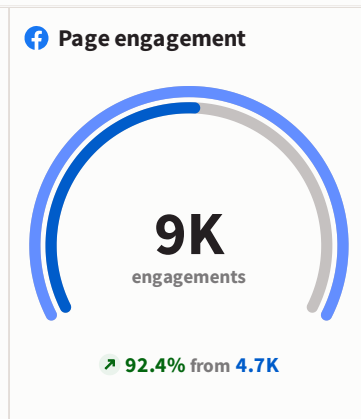

Monthly Report

Comparison between [Jun 01 - Jun 30, 2023](#) and [May 01 - May 31, 2023](#)

| | | | |
|--|--|--|--|
| Average post engagem... TikTok ... ↘ 43.7% 8.21% | Post comments & replies Facebook ... ↗ 40.2% 617 | Post reach Faceboo... ↗ 50.2% 554K | Post impressions Faceboo... ↗ 52.4% 579K |
| Instagr... ↗ 24.5% 6.95% | Instagram B... ↗ 28.6% 45 | Instagram B... ↗ 7.4% 31K | Instagram ... ↗ 10.5% 32K |
| Facebook P... ↗ 32% 3.7% | Twitter ↗ 100% 4 | TikTok Busi... ↘ 96% 1.2K | Twitter ↗ 118% 9.7K |
| Twitter ↘ 17.6% 2.99% | TikTok Business ↘ 98.8% 3 | | TikTok B... ↘ 96.3% 1.4K |

| | | | |
|---|--|---|--|
| Post link clicks Facebook... ↗ 78.5% 1.6K | Page & profile reach Faceboo... ↗ 35.6% 562K | Fans & Followers Facebook P... ↗ 0.5% 25K | Post shares Facebook P... ↗ 155% 903 |
| | | Twitter ↗ % 12K | Twitter ↗ 122% 20 |
| Twitter ↗ % 46 | Instagram ... ↘ 60.9% 24K | Instagram ... ↗ 1.1% 5.6K | TikTok Business ↘ 98.8% 9 |
| | | TikTok Business ↗ % 1.5K | |

Top posts > Engagement rate

The new colourful Hopewell Street is officially open! 🌈
Local artist Tash Frootko and her team, have spent the last month transforming Hopewell Street with bright vivid

19.02% engagement rate

Gloucester will be blooming with colour this summer! For the last 5 years, Gloucester BID has arranged for city streets to be adorned with beautiful blooms and this year has been

8.52% engagement rate

How incredible is the difference when you see the before and after pictures together! This is the corner of Hopewell Street and Barton Street, recently transformed by Tash Frootko