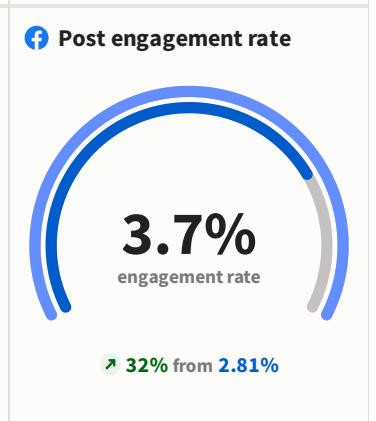

Monthly Report

Comparison between [Jun 01 - Jun 30, 2023](#) and [May 01 - May 31, 2023](#)

| | | | |
|--|--|--|--|
| Average post engagem... TikTok ... ↘ 43.7% 8.21% | Post comments & replies Facebook ... ↗ 40.2% 617 | Post reach Faceboo... ↗ 50.2% 554K | Post impressions Faceboo... ↗ 52.4% 579K |
| Instagr... ↗ 24.5% 6.95% | Instagram B... ↗ 28.6% 45 | Instagram B... ↗ 7.4% 31K | Instagram ... ↗ 10.5% 32K |
| Facebook P... ↗ 32% 3.7% | Twitter ↗ 100% 4 | TikTok Busi... ↘ 96% 1.2K | Twitter ↗ 118% 9.7K |
| Twitter ↘ 17.6% 2.99% | TikTok Business ↘ 98.8% 3 | | TikTok B... ↘ 96.3% 1.4K |

Top posts > Engagement rate

The new colourful Hopewell Street is officially open! 🌈
Local artist Tash Frootko and her team, have spent the last month transforming Hopewell Street with bright vivid

19.02% engagement rate

Gloucester will be blooming with colour this summer! For the last 5 years, Gloucester BID has arranged for city streets to be adorned with beautiful blooms and this year has been

8.52% engagement rate

How incredible is the difference when you see the before and after pictures together! This is the corner of Hopewell Street and Barton Street, recently transformed by Tash Frootko