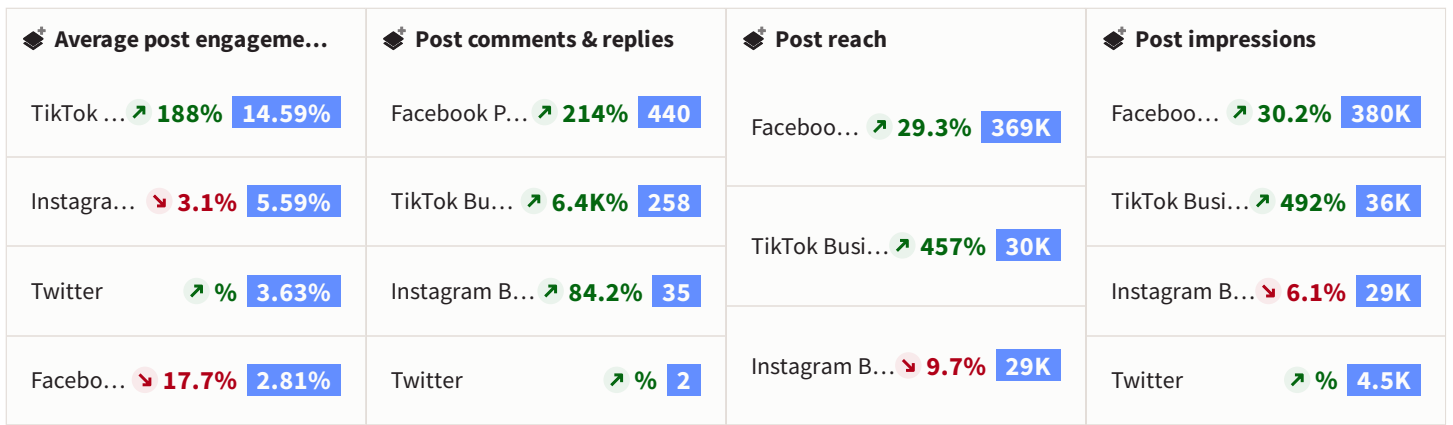

Monthly Report

Comparison between [May 01 - May 31, 2023](#) and [Apr 01 - Apr 30, 2023](#)

📘 Top posts > Engagement rate

<p>Gloucester May 20, 08:00</p> <p>The painting is well underway on Hopewell Street, Tash Frookto's latest project in the city! This is her 5th project in the city and once completed, 50 houses along this street will</p> <p>7.73% engagement rate</p>	<p>Gloucester May 11, 09:30</p> <p>There is lots happening in Gloucester this weekend! On Friday 12 and Saturday 13, the National Association of Flower Arrangement Societies (NAFAS) will be holding its</p> <p>6.51% engagement rate</p>	<p>Gloucester May 24, 09:00</p> <p>Throughout the summer, Gloucester Cathedral are offering Library Tours and Tower Tours! You can either get the rare chance to visit the Cathedral's hidden 15th Century</p> <p>4.9% engagement rate</p>
---	--	--

Top tweets

 @VisitGloucester May 20, 08:00 The painting is well underway on Hopewell Street, Tash Frootko's (@FrootkoTash) latest project in the city! This is her 5th project in the city and once completed, 50 houses	 @VisitGloucester May 23, 13:00 Britain's Strongest Master & The England's Strongest Man Qualifiers are at @GloucesterQuays this weekend! Get your tickets now at the following links: England's Strongest Man	 @VisitGloucester May 18, 09:00 Happy #ThrowbackThursday Gloucester! Today we wanted to share with you this photo of Mariner's Chapel in the 1880s! https://twitter.com/VisitGloucester/status/165912171144953
10.2% engagement rate	5% engagement rate	4.34% engagement rate

Top posts > Engagement rate

 visit_gloucester May 22, 09:25 Last week, we visited Tash Frootko to talk to her about her new project on Hopewell Street! Check it out! #visitgloucester #fyp #gloucester #gloucestershire #cotswolds #traveltok #touristspot
14.59% engagement rate