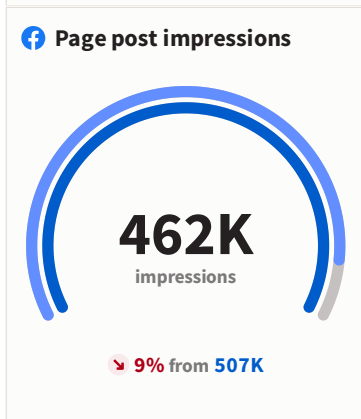

Monthly Report

Comparison between [May 01 - May 31, 2023](#) and [Apr 01 - Apr 30, 2023](#)

📘 Top posts > Engagement rate

<p>Gloucester May 20, 08:00</p> <p>The painting is well underway on Hopewell Street, Tash Frookto's latest project in the city! This is her 5th project in the city and once completed, 50 houses along this street will</p> <p>7.73% engagement rate</p>	<p>Gloucester May 11, 09:30</p> <p>There is lots happening in Gloucester this weekend! On Friday 12 and Saturday 13, the National Association of Flower Arrangement Societies (NAFAS) will be holding its</p> <p>6.51% engagement rate</p>	<p>Gloucester May 24, 09:00</p> <p>Throughout the summer, Gloucester Cathedral are offering Library Tours and Tower Tours! You can either get the rare chance to visit the Cathedral's hidden 15th Century</p> <p>4.9% engagement rate</p>
---	--	--

Top tweets

 @VisitGloucester May 20, 08:00 The painting is well underway on Hopewell Street, Tash Frootko's (@FrootkoTash) latest project in the city! This is her 5th project in the city and once completed, 50 houses	 @VisitGloucester May 23, 13:00 Britain's Strongest Master & The England's Strongest Man Qualifiers are at @GloucesterQuays this weekend! Get your tickets now at the following links: England's Strongest Man	 @VisitGloucester May 18, 09:00 Happy #ThrowbackThursday Gloucester! Today we wanted to share with you this photo of Mariner's Chapel in the 1880s! https://twitter.com/VisitGloucester/status/165912171144953
10.2% engagement rate	5% engagement rate	4.34% engagement rate

Top posts > Engagement rate

 visit_gloucester May 22, 09:25 Last week, we visited Tash Frootko to talk to her about her new project on Hopewell Street! Check it out! #visitgloucester #fyp #gloucester #gloucestershire #cotswolds #traveltok #touristspot
14.59% engagement rate