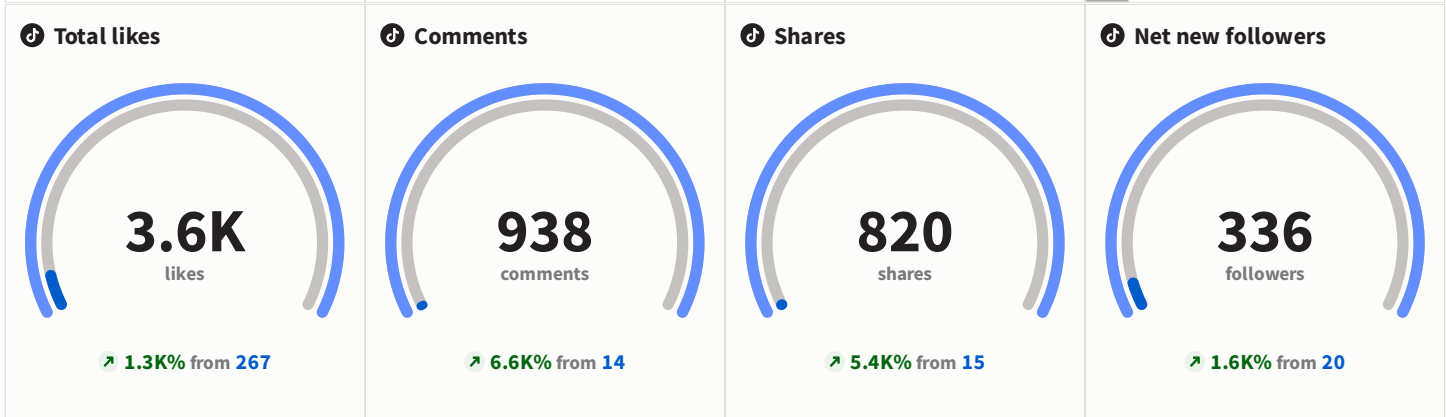

Monthly Report

Comparison between [May 01 - May 31, 2023](#) and [Apr 01 - Apr 30, 2023](#)

📘 Top posts > Engagement rate

<p>Gloucester May 20, 08:00</p> <p>The painting is well underway on Hopewell Street, Tash Frookto's latest project in the city! This is her 5th project in the city and once completed, 50 houses along this street will</p> <p>7.73% engagement rate</p>	<p>Gloucester May 11, 09:30</p> <p>There is lots happening in Gloucester this weekend! On Friday 12 and Saturday 13, the National Association of Flower Arrangement Societies (NAFAS) will be holding its</p> <p>6.51% engagement rate</p>	<p>Gloucester May 24, 09:00</p> <p>Throughout the summer, Gloucester Cathedral are offering Library Tours and Tower Tours! You can either get the rare chance to visit the Cathedral's hidden 15th Century</p> <p>4.9% engagement rate</p>
---	--	--

Top tweets

 @VisitGloucester May 20, 08:00 The painting is well underway on Hopewell Street, Tash Frootko's (@FrootkoTash) latest project in the city! This is her 5th project in the city and once completed, 50 houses	 @VisitGloucester May 23, 13:00 Britain's Strongest Master & The England's Strongest Man Qualifiers are at @GloucesterQuays this weekend! Get your tickets now at the following links: England's Strongest Man	 @VisitGloucester May 18, 09:00 Happy #ThrowbackThursday Gloucester! Today we wanted to share with you this photo of Mariner's Chapel in the 1880s! https://twitter.com/VisitGloucester/status/165912171144953
10.2% engagement rate	5% engagement rate	4.34% engagement rate

Top posts > Engagement rate

 visit_gloucester May 22, 09:25 Last week, we visited Tash Frootko to talk to her about her new project on Hopewell Street! Check it out! #visitgloucester #fyp #gloucester #gloucestershire #cotswolds #traveltok #touristspot
14.59% engagement rate