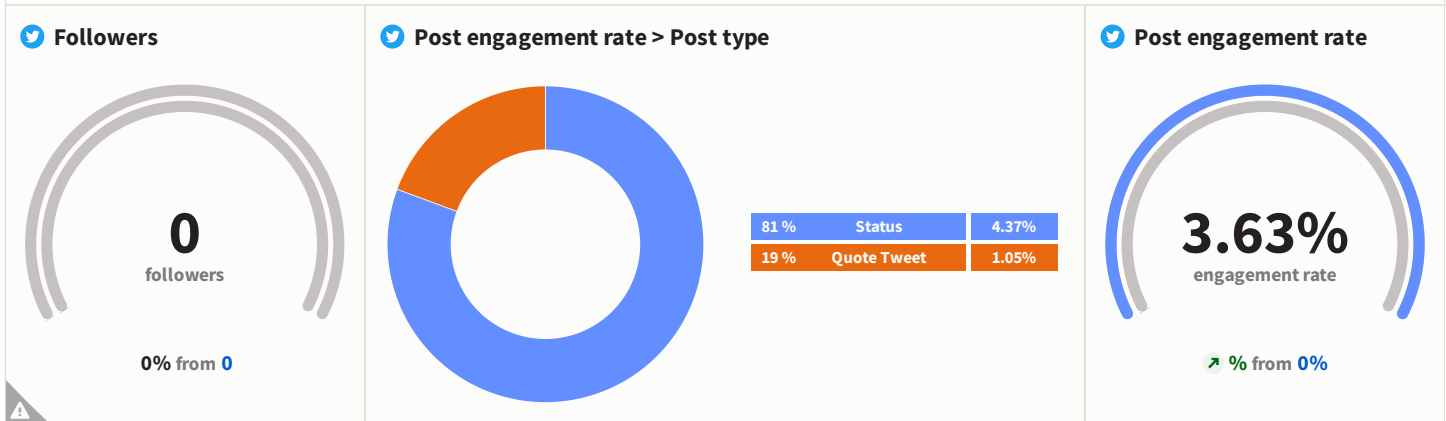

Monthly Report

Comparison between [May 01 - May 31, 2023](#) and [Apr 01 - Apr 30, 2023](#)

📘 Top posts > Engagement rate

<p>Gloucester May 20, 08:00</p> <p>The painting is well underway on Hopewell Street, Tash Frookto's latest project in the city! This is her 5th project in the city and once completed, 50 houses along this street will</p> <p>7.73% engagement rate</p>	<p>Gloucester May 11, 09:30</p> <p>There is lots happening in Gloucester this weekend! On Friday 12 and Saturday 13, the National Association of Flower Arrangement Societies (NAFAS) will be holding its</p> <p>6.51% engagement rate</p>	<p>Gloucester May 24, 09:00</p> <p>Throughout the summer, Gloucester Cathedral are offering Library Tours and Tower Tours! You can either get the rare chance to visit the Cathedral's hidden 15th Century</p> <p>4.9% engagement rate</p>
---	--	--

Top tweets

 @VisitGloucester May 20, 08:00 The painting is well underway on Hopewell Street, Tash Frootko's (@FrootkoTash) latest project in the city! This is her 5th project in the city and once completed, 50 houses	 @VisitGloucester May 23, 13:00 Britain's Strongest Master & The England's Strongest Man Qualifiers are at @GloucesterQuays this weekend! Get your tickets now at the following links: England's Strongest Man	 @VisitGloucester May 18, 09:00 Happy #ThrowbackThursday Gloucester! Today we wanted to share with you this photo of Mariner's Chapel in the 1880s! https://twitter.com/VisitGloucester/status/165912171144953
10.2% engagement rate	5% engagement rate	4.34% engagement rate

Top posts > Engagement rate

 visit_gloucester May 22, 09:25 Last week, we visited Tash Frootko to talk to her about her new project on Hopewell Street! Check it out! #visitgloucester #fyp #gloucester #gloucestershire #cotswolds #traveltok #touristspot
14.59% engagement rate