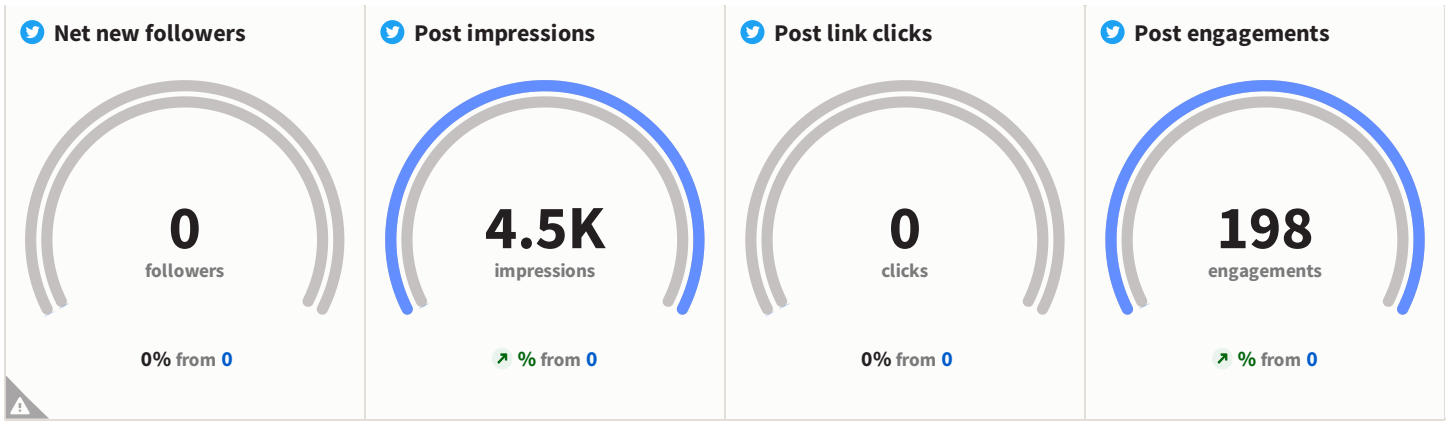

Monthly Report

Comparison between [May 01 - May 31, 2023](#) and [Apr 01 - Apr 30, 2023](#)

📘 Top posts > Engagement rate

<p>Gloucester May 20, 08:00</p> <p>The painting is well underway on Hopewell Street, Tash Frookto's latest project in the city! This is her 5th project in the city and once completed, 50 houses along this street will</p> <p>7.73% engagement rate</p>	<p>Gloucester May 11, 09:30</p> <p>There is lots happening in Gloucester this weekend! On Friday 12 and Saturday 13, the National Association of Flower Arrangement Societies (NAFAS) will be holding its</p> <p>6.51% engagement rate</p>	<p>Gloucester May 24, 09:00</p> <p>Throughout the summer, Gloucester Cathedral are offering Library Tours and Tower Tours! You can either get the rare chance to visit the Cathedral's hidden 15th Century</p> <p>4.9% engagement rate</p>
---	--	--

Top tweets

 @VisitGloucester May 20, 08:00 The painting is well underway on Hopewell Street, Tash Frootko's (@FrootkoTash) latest project in the city! This is her 5th project in the city and once completed, 50 houses	 @VisitGloucester May 23, 13:00 Britain's Strongest Master & The England's Strongest Man Qualifiers are at @GloucesterQuays this weekend! Get your tickets now at the following links: England's Strongest Man	 @VisitGloucester May 18, 09:00 Happy #ThrowbackThursday Gloucester! Today we wanted to share with you this photo of Mariner's Chapel in the 1880s! https://twitter.com/VisitGloucester/status/165912171144953
10.2% engagement rate	5% engagement rate	4.34% engagement rate

Top posts > Engagement rate

 visit_gloucester May 22, 09:25 Last week, we visited Tash Frootko to talk to her about her new project on Hopewell Street! Check it out! #visitgloucester #fyp #gloucester #gloucestershire #cotswolds #traveltok #touristspot
14.59% engagement rate