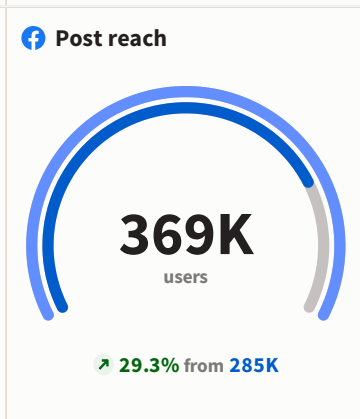

Monthly Report

Comparison between [May 01 - May 31, 2023](#) and [Apr 01 - Apr 30, 2023](#)

📘 Top posts > Engagement rate

<p>Gloucester May 20, 08:00</p> <p>The painting is well underway on Hopewell Street, Tash Frookto's latest project in the city! This is her 5th project in the city and once completed, 50 houses along this street will</p> <p>7.73% engagement rate</p>	<p>Gloucester May 11, 09:30</p> <p>There is lots happening in Gloucester this weekend! On Friday 12 and Saturday 13, the National Association of Flower Arrangement Societies (NAFAS) will be holding its</p> <p>6.51% engagement rate</p>	<p>Gloucester May 24, 09:00</p> <p>Throughout the summer, Gloucester Cathedral are offering Library Tours and Tower Tours! You can either get the rare chance to visit the Cathedral's hidden 15th Century</p> <p>4.9% engagement rate</p>
---	--	--

Top posts > Engagement rate

 visit_gloucester May 22, 09:25 Last week, we visited Tash Frootko to talk to her about her new project on Hopewell Street! Check it out! #visitgloucester #fyp #gloucester #gloucestershire #cotswolds #traveltok #touristspot
14.59% engagement rate