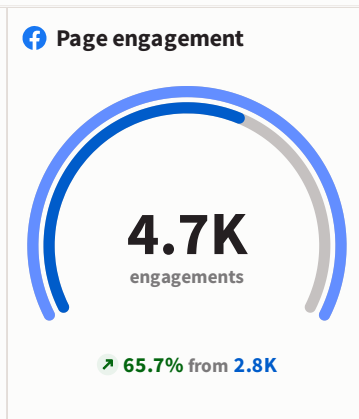

Monthly Report

Comparison between [May 01 - May 31, 2023](#) and [Apr 01 - Apr 30, 2023](#)

📘 Top posts > Engagement rate

<p>Gloucester May 20, 08:00</p> <p>The painting is well underway on Hopewell Street, Tash Frookto's latest project in the city! This is her 5th project in the city and once completed, 50 houses along this street will</p> <p>7.73% engagement rate</p>	<p>Gloucester May 11, 09:30</p> <p>There is lots happening in Gloucester this weekend! On Friday 12 and Saturday 13, the National Association of Flower Arrangement Societies (NAFAS) will be holding its</p> <p>6.51% engagement rate</p>	<p>Gloucester May 24, 09:00</p> <p>Throughout the summer, Gloucester Cathedral are offering Library Tours and Tower Tours! You can either get the rare chance to visit the Cathedral's hidden 15th Century</p> <p>4.9% engagement rate</p>
---	--	--

Top tweets

 @VisitGloucester May 20, 08:00 The painting is well underway on Hopewell Street, Tash Frootko's (@FrootkoTash) latest project in the city! This is her 5th project in the city and once completed, 50 houses	 @VisitGloucester May 23, 13:00 Britain's Strongest Master & The England's Strongest Man Qualifiers are at @GloucesterQuays this weekend! Get your tickets now at the following links: England's Strongest Man	 @VisitGloucester May 18, 09:00 Happy #ThrowbackThursday Gloucester! Today we wanted to share with you this photo of Mariner's Chapel in the 1880s! https://twitter.com/VisitGloucester/status/165912171144953
10.2% engagement rate	5% engagement rate	4.34% engagement rate

Top posts > Engagement rate

 visit_gloucester May 22, 09:25 Last week, we visited Tash Frootko to talk to her about her new project on Hopewell Street! Check it out! #visitgloucester #fyp #gloucester #gloucestershire #cotswolds #traveltok #touristspot
14.59% engagement rate