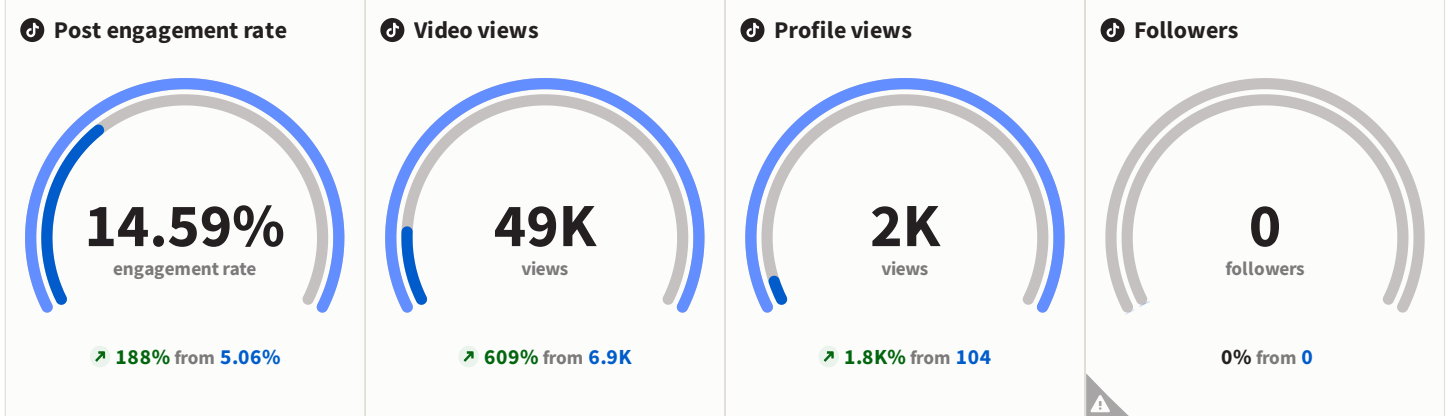

Monthly Report

Comparison between [May 01 - May 31, 2023](#) and [Apr 01 - Apr 30, 2023](#)

📘 Top posts > Engagement rate

<p>Gloucester May 20, 08:00</p> <p>The painting is well underway on Hopewell Street, Tash Frookto's latest project in the city! This is her 5th project in the city and once completed, 50 houses along this street will</p> <p>7.73% engagement rate</p>	<p>Gloucester May 11, 09:30</p> <p>There is lots happening in Gloucester this weekend! On Friday 12 and Saturday 13, the National Association of Flower Arrangement Societies (NAFAS) will be holding its</p> <p>6.51% engagement rate</p>	<p>Gloucester May 24, 09:00</p> <p>Throughout the summer, Gloucester Cathedral are offering Library Tours and Tower Tours! You can either get the rare chance to visit the Cathedral's hidden 15th Century</p> <p>4.9% engagement rate</p>
---	--	--

Top tweets

 @VisitGloucester May 20, 08:00 The painting is well underway on Hopewell Street, Tash Frootko's (@FrootkoTash) latest project in the city! This is her 5th project in the city and once completed, 50 houses	 @VisitGloucester May 23, 13:00 Britain's Strongest Master & The England's Strongest Man Qualifiers are at @GloucesterQuays this weekend! Get your tickets now at the following links: England's Strongest Man	 @VisitGloucester May 18, 09:00 Happy #ThrowbackThursday Gloucester! Today we wanted to share with you this photo of Mariner's Chapel in the 1880s! https://twitter.com/VisitGloucester/status/165912171144953
10.2% engagement rate	5% engagement rate	4.34% engagement rate

Top posts > Engagement rate

 visit_gloucester May 22, 09:25 Last week, we visited Tash Frootko to talk to her about her new project on Hopewell Street! Check it out! #visitgloucester #fyp #gloucester #gloucestershire #cotswolds #traveltok #touristspot
14.59% engagement rate