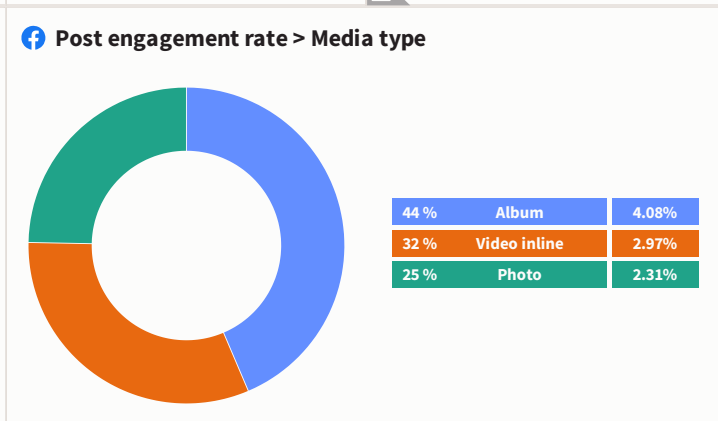

Monthly Report

Comparison between [May 01 - May 31, 2023](#) and [Apr 01 - Apr 30, 2023](#)

📘 Top posts > Engagement rate

<p>Gloucester May 20, 08:00</p> <p>The painting is well underway on Hopewell Street, Tash Frookto's latest project in the city! This is her 5th project in the city and once completed, 50 houses along this street will</p> <p>7.73% engagement rate</p>	<p>Gloucester May 11, 09:30</p> <p>There is lots happening in Gloucester this weekend! On Friday 12 and Saturday 13, the National Association of Flower Arrangement Societies (NAFAS) will be holding its</p> <p>6.51% engagement rate</p>	<p>Gloucester May 24, 09:00</p> <p>Throughout the summer, Gloucester Cathedral are offering Library Tours and Tower Tours! You can either get the rare chance to visit the Cathedral's hidden 15th Century</p> <p>4.9% engagement rate</p>
---	--	--

Top posts > Engagement rate

 visit_gloucester May 22, 09:25 Last week, we visited Tash Frootko to talk to her about her new project on Hopewell Street! Check it out! #visitgloucester #fyp #gloucester #gloucestershire #cotswolds #traveltok #touristspot
14.59% engagement rate