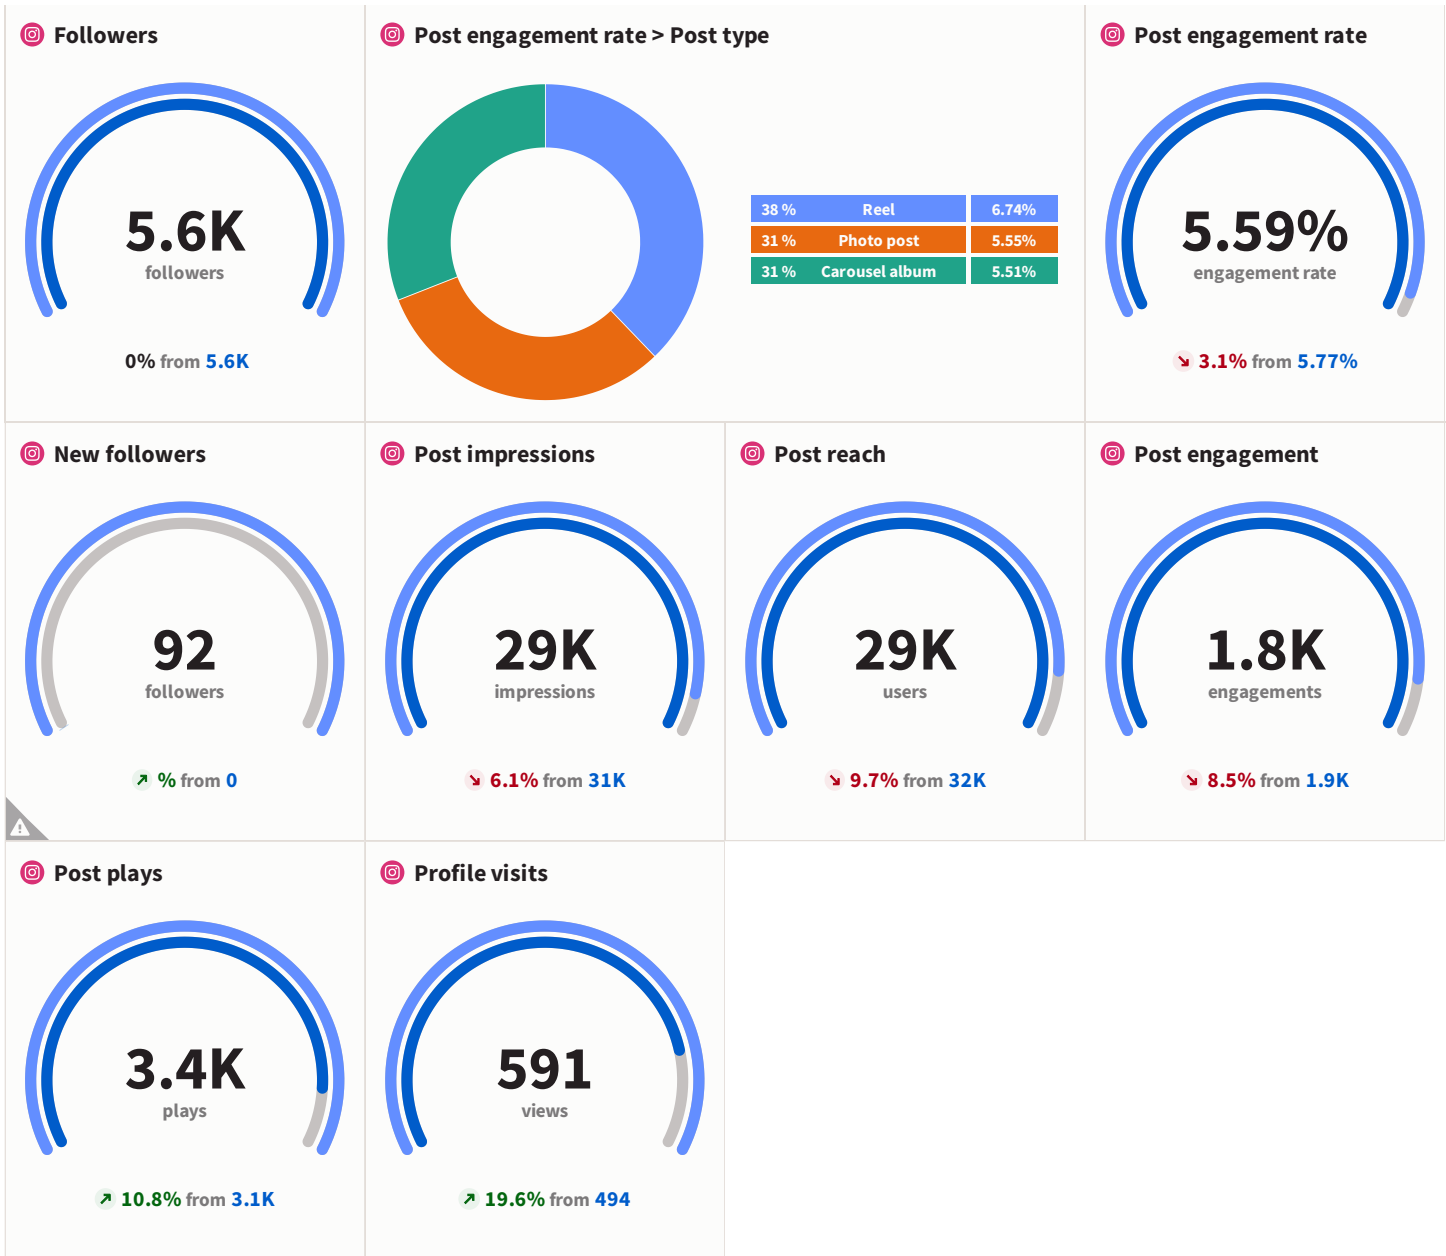

Monthly Report

Comparison between [May 01 - May 31, 2023](#) and [Apr 01 - Apr 30, 2023](#)

📘 Top posts > Engagement rate

<p>Gloucester May 20, 08:00</p> <p>The painting is well underway on Hopewell Street, Tash Frookto's latest project in the city! This is her 5th project in the city and once completed, 50 houses along this street will</p> <p>7.73% engagement rate</p>	<p>Gloucester May 11, 09:30</p> <p>There is lots happening in Gloucester this weekend! On Friday 12 and Saturday 13, the National Association of Flower Arrangement Societies (NAFAS) will be holding its</p> <p>6.51% engagement rate</p>	<p>Gloucester May 24, 09:00</p> <p>Throughout the summer, Gloucester Cathedral are offering Library Tours and Tower Tours! You can either get the rare chance to visit the Cathedral's hidden 15th Century</p> <p>4.9% engagement rate</p>
---	--	--

Top posts > Engagement rate

 visit_gloucester May 22, 09:25 Last week, we visited Tash Frootko to talk to her about her new project on Hopewell Street! Check it out! #visitgloucester #fyp #gloucester #gloucestershire #cotswolds #traveltok #touristspot
14.59% engagement rate

Report sources

 visitgloucester

 @VisitGloucester

 Gloucester

 visit_gloucester

Extra notes

All tiles marked with  might contain aggregated values across networks. To see the breakdown, head into Hootsuite and use compare by social network. You can customize these metric tiles in Hootsuite to see how each network contributed to the total.