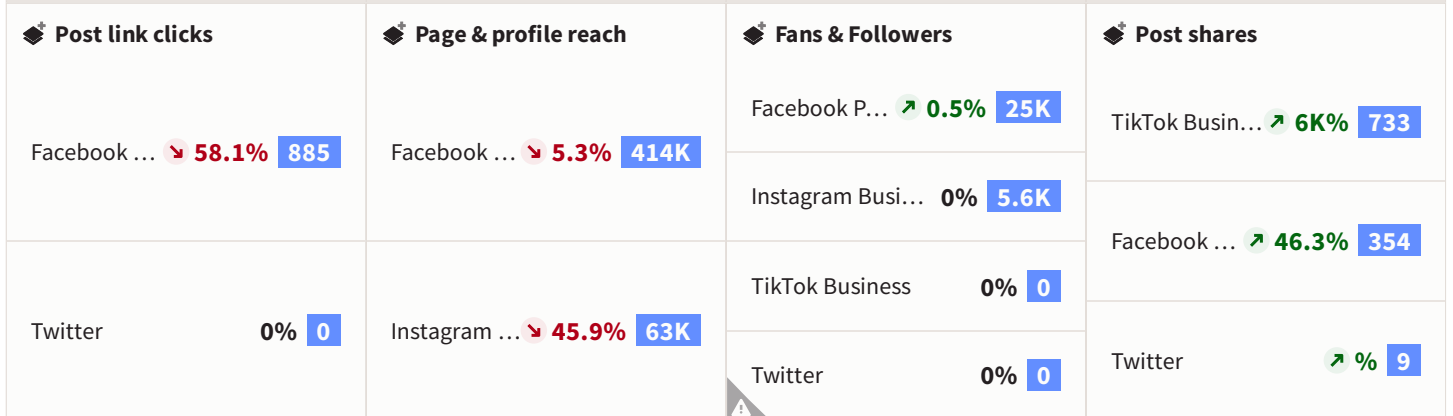

Monthly Report

Comparison between [May 01 - May 31, 2023](#) and [Apr 01 - Apr 30, 2023](#)

📘 Top posts > Engagement rate

<p>Gloucester May 20, 08:00</p> <p>The painting is well underway on Hopewell Street, Tash Frookto's latest project in the city! This is her 5th project in the city and once completed, 50 houses along this street will</p> <p>7.73% engagement rate</p>	<p>Gloucester May 11, 09:30</p> <p>There is lots happening in Gloucester this weekend! On Friday 12 and Saturday 13, the National Association of Flower Arrangement Societies (NAFAS) will be holding its</p> <p>6.51% engagement rate</p>	<p>Gloucester May 24, 09:00</p> <p>Throughout the summer, Gloucester Cathedral are offering Library Tours and Tower Tours! You can either get the rare chance to visit the Cathedral's hidden 15th Century</p> <p>4.9% engagement rate</p>
---	--	--

Top tweets

 @VisitGloucester May 20, 08:00 The painting is well underway on Hopewell Street, Tash Frootko's (@FrootkoTash) latest project in the city! This is her 5th project in the city and once completed, 50 houses	 @VisitGloucester May 23, 13:00 Britain's Strongest Master & The England's Strongest Man Qualifiers are at @GloucesterQuays this weekend! Get your tickets now at the following links: England's Strongest Man	 @VisitGloucester May 18, 09:00 Happy #ThrowbackThursday Gloucester! Today we wanted to share with you this photo of Mariner's Chapel in the 1880s! https://twitter.com/VisitGloucester/status/165912171144953
10.2% engagement rate	5% engagement rate	4.34% engagement rate

Top posts > Engagement rate

 visit_gloucester May 22, 09:25 Last week, we visited Tash Frootko to talk to her about her new project on Hopewell Street! Check it out! #visitgloucester #fyp #gloucester #gloucestershire #cotswolds #traveltok #touristspot
14.59% engagement rate