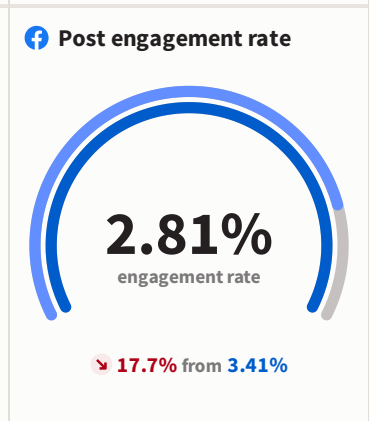

Monthly Report

Comparison between [May 01 - May 31, 2023](#) and [Apr 01 - Apr 30, 2023](#)

📘 Top posts > Engagement rate

<p>Gloucester May 20, 08:00</p> <p>The painting is well underway on Hopewell Street, Tash Frookto's latest project in the city! This is her 5th project in the city and once completed, 50 houses along this street will</p> <p>7.73% engagement rate</p>	<p>Gloucester May 11, 09:30</p> <p>There is lots happening in Gloucester this weekend! On Friday 12 and Saturday 13, the National Association of Flower Arrangement Societies (NAFAS) will be holding its</p> <p>6.51% engagement rate</p>	<p>Gloucester May 24, 09:00</p> <p>Throughout the summer, Gloucester Cathedral are offering Library Tours and Tower Tours! You can either get the rare chance to visit the Cathedral's hidden 15th Century</p> <p>4.9% engagement rate</p>
---	--	--

Top tweets

 @VisitGloucester May 20, 08:00 The painting is well underway on Hopewell Street, Tash Frootko's (@FrootkoTash) latest project in the city! This is her 5th project in the city and once completed, 50 houses	 @VisitGloucester May 23, 13:00 Britain's Strongest Master & The England's Strongest Man Qualifiers are at @GloucesterQuays this weekend! Get your tickets now at the following links: England's Strongest Man	 @VisitGloucester May 18, 09:00 Happy #ThrowbackThursday Gloucester! Today we wanted to share with you this photo of Mariner's Chapel in the 1880s! https://twitter.com/VisitGloucester/status/165912171144953
10.2% engagement rate	5% engagement rate	4.34% engagement rate

Top posts > Engagement rate

 visit_gloucester May 22, 09:25 Last week, we visited Tash Frootko to talk to her about her new project on Hopewell Street! Check it out! #visitgloucester #fyp #gloucester #gloucestershire #cotswolds #traveltok #touristspot
14.59% engagement rate