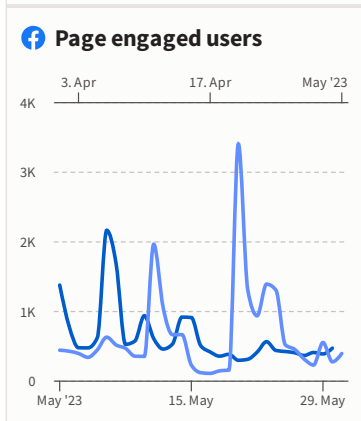

Monthly Report

Comparison between [May 01 - May 31, 2023](#) and [Apr 01 - Apr 30, 2023](#)

📘 Top posts > Engagement rate

<p>Gloucester May 20, 08:00</p> <p>The painting is well underway on Hopewell Street, Tash Frookto's latest project in the city! This is her 5th project in the city and once completed, 50 houses along this street will</p> <p>7.73% engagement rate</p>	<p>Gloucester May 11, 09:30</p> <p>There is lots happening in Gloucester this weekend! On Friday 12 and Saturday 13, the National Association of Flower Arrangement Societies (NAFAS) will be holding its</p> <p>6.51% engagement rate</p>	<p>Gloucester May 24, 09:00</p> <p>Throughout the summer, Gloucester Cathedral are offering Library Tours and Tower Tours! You can either get the rare chance to visit the Cathedral's hidden 15th Century</p> <p>4.9% engagement rate</p>
---	--	--